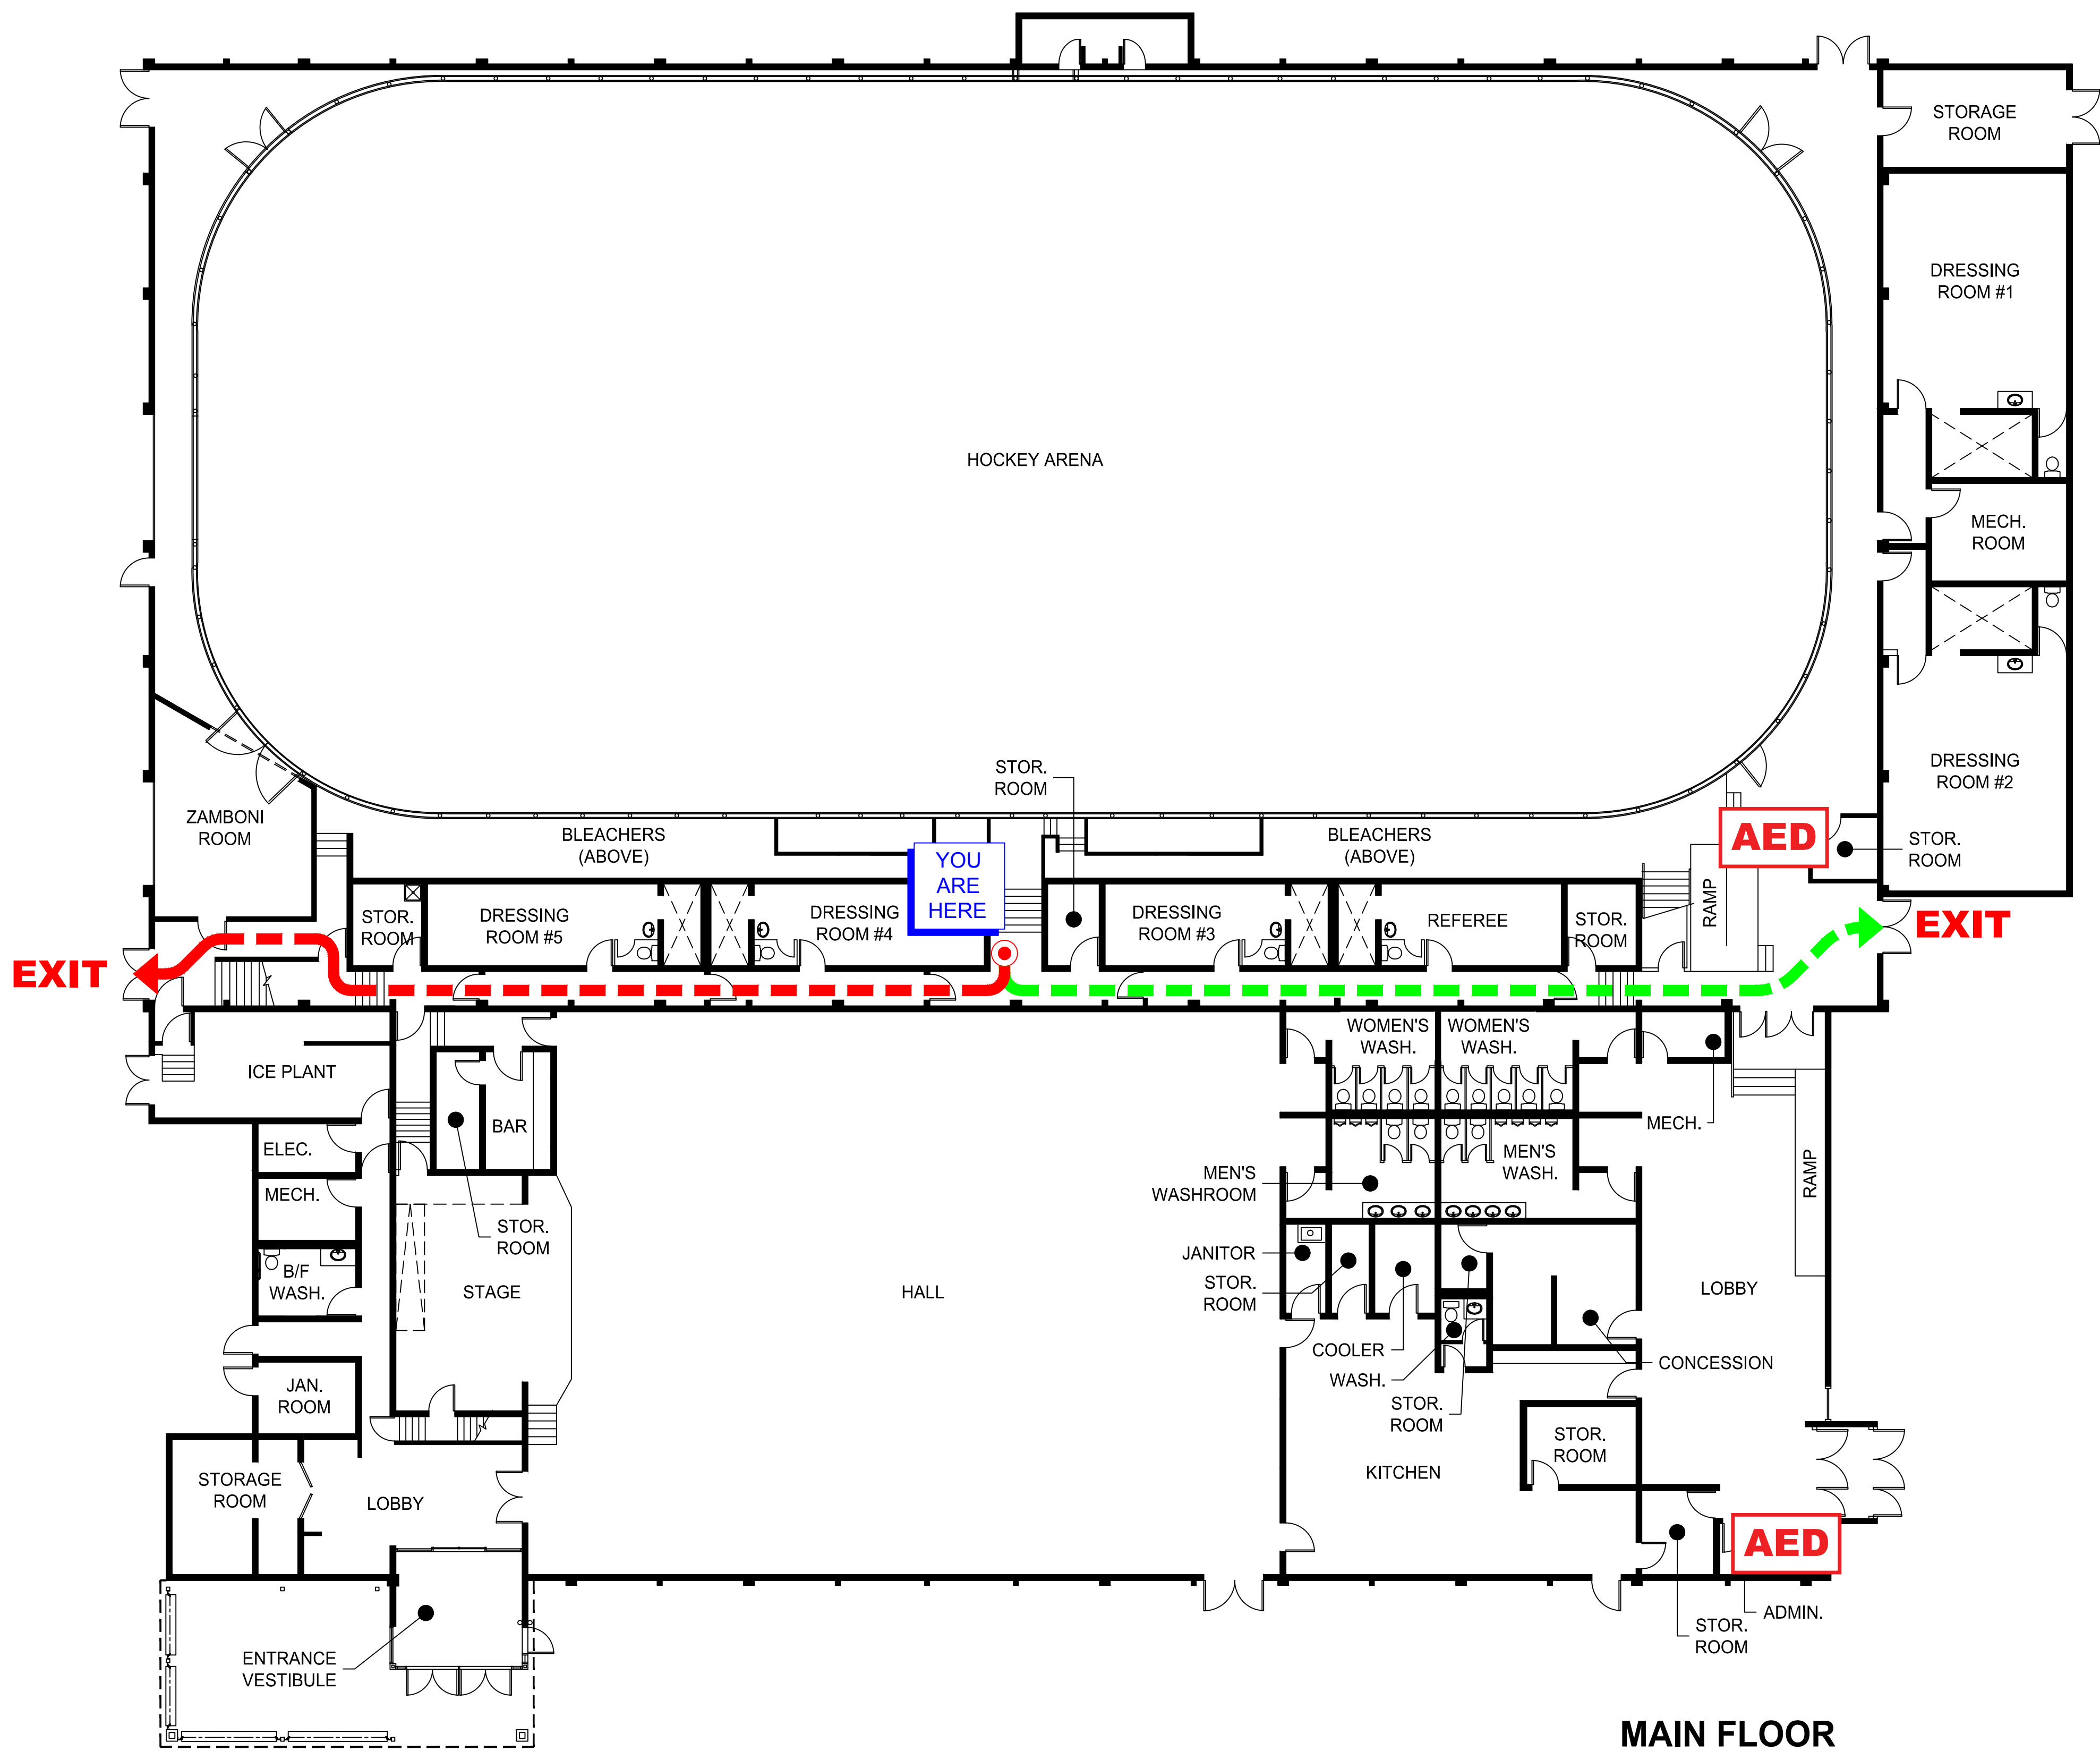

Moyer Recreation Centre

EMERGENCY EXIT ROUTE AND AED MAP

MAIN FLOOR

SYMBOLS LEGEND:

-  YOU ARE HERE
-  Primary Route
-  Secondary Route
-  Automated External Defibrillator

Moyer Recreation Centre

EMERGENCY EXIT ROUTE AND AED MAP

SYMBOLS LEGEND:

-  YOU ARE HERE
-  Primary Route
-  Secondary Route
-  Automated External Defibrillator

Moyer Recreation Centre

EMERGENCY EXIT ROUTE AND AED MAP

SYMBOLS LEGEND:

-  YOU ARE HERE
-  Primary Route
-  Secondary Route
-  Automated External Defibrillator

MAIN FLOOR

Moyer Recreation Centre

EMERGENCY EXIT ROUTE AND AED MAP

MAIN FLOOR

SYMBOLS LEGEND:

-  YOU ARE HERE
-  Primary Route
-  Secondary Route
-  Automated External Defibrillator

Moyer Recreation Centre

EMERGENCY EXIT ROUTE AND AED MAP

SYMBOLS LEGEND:

-  YOU ARE HERE
-  Primary Route
-  Secondary Route
-  Automated External Defibrillator