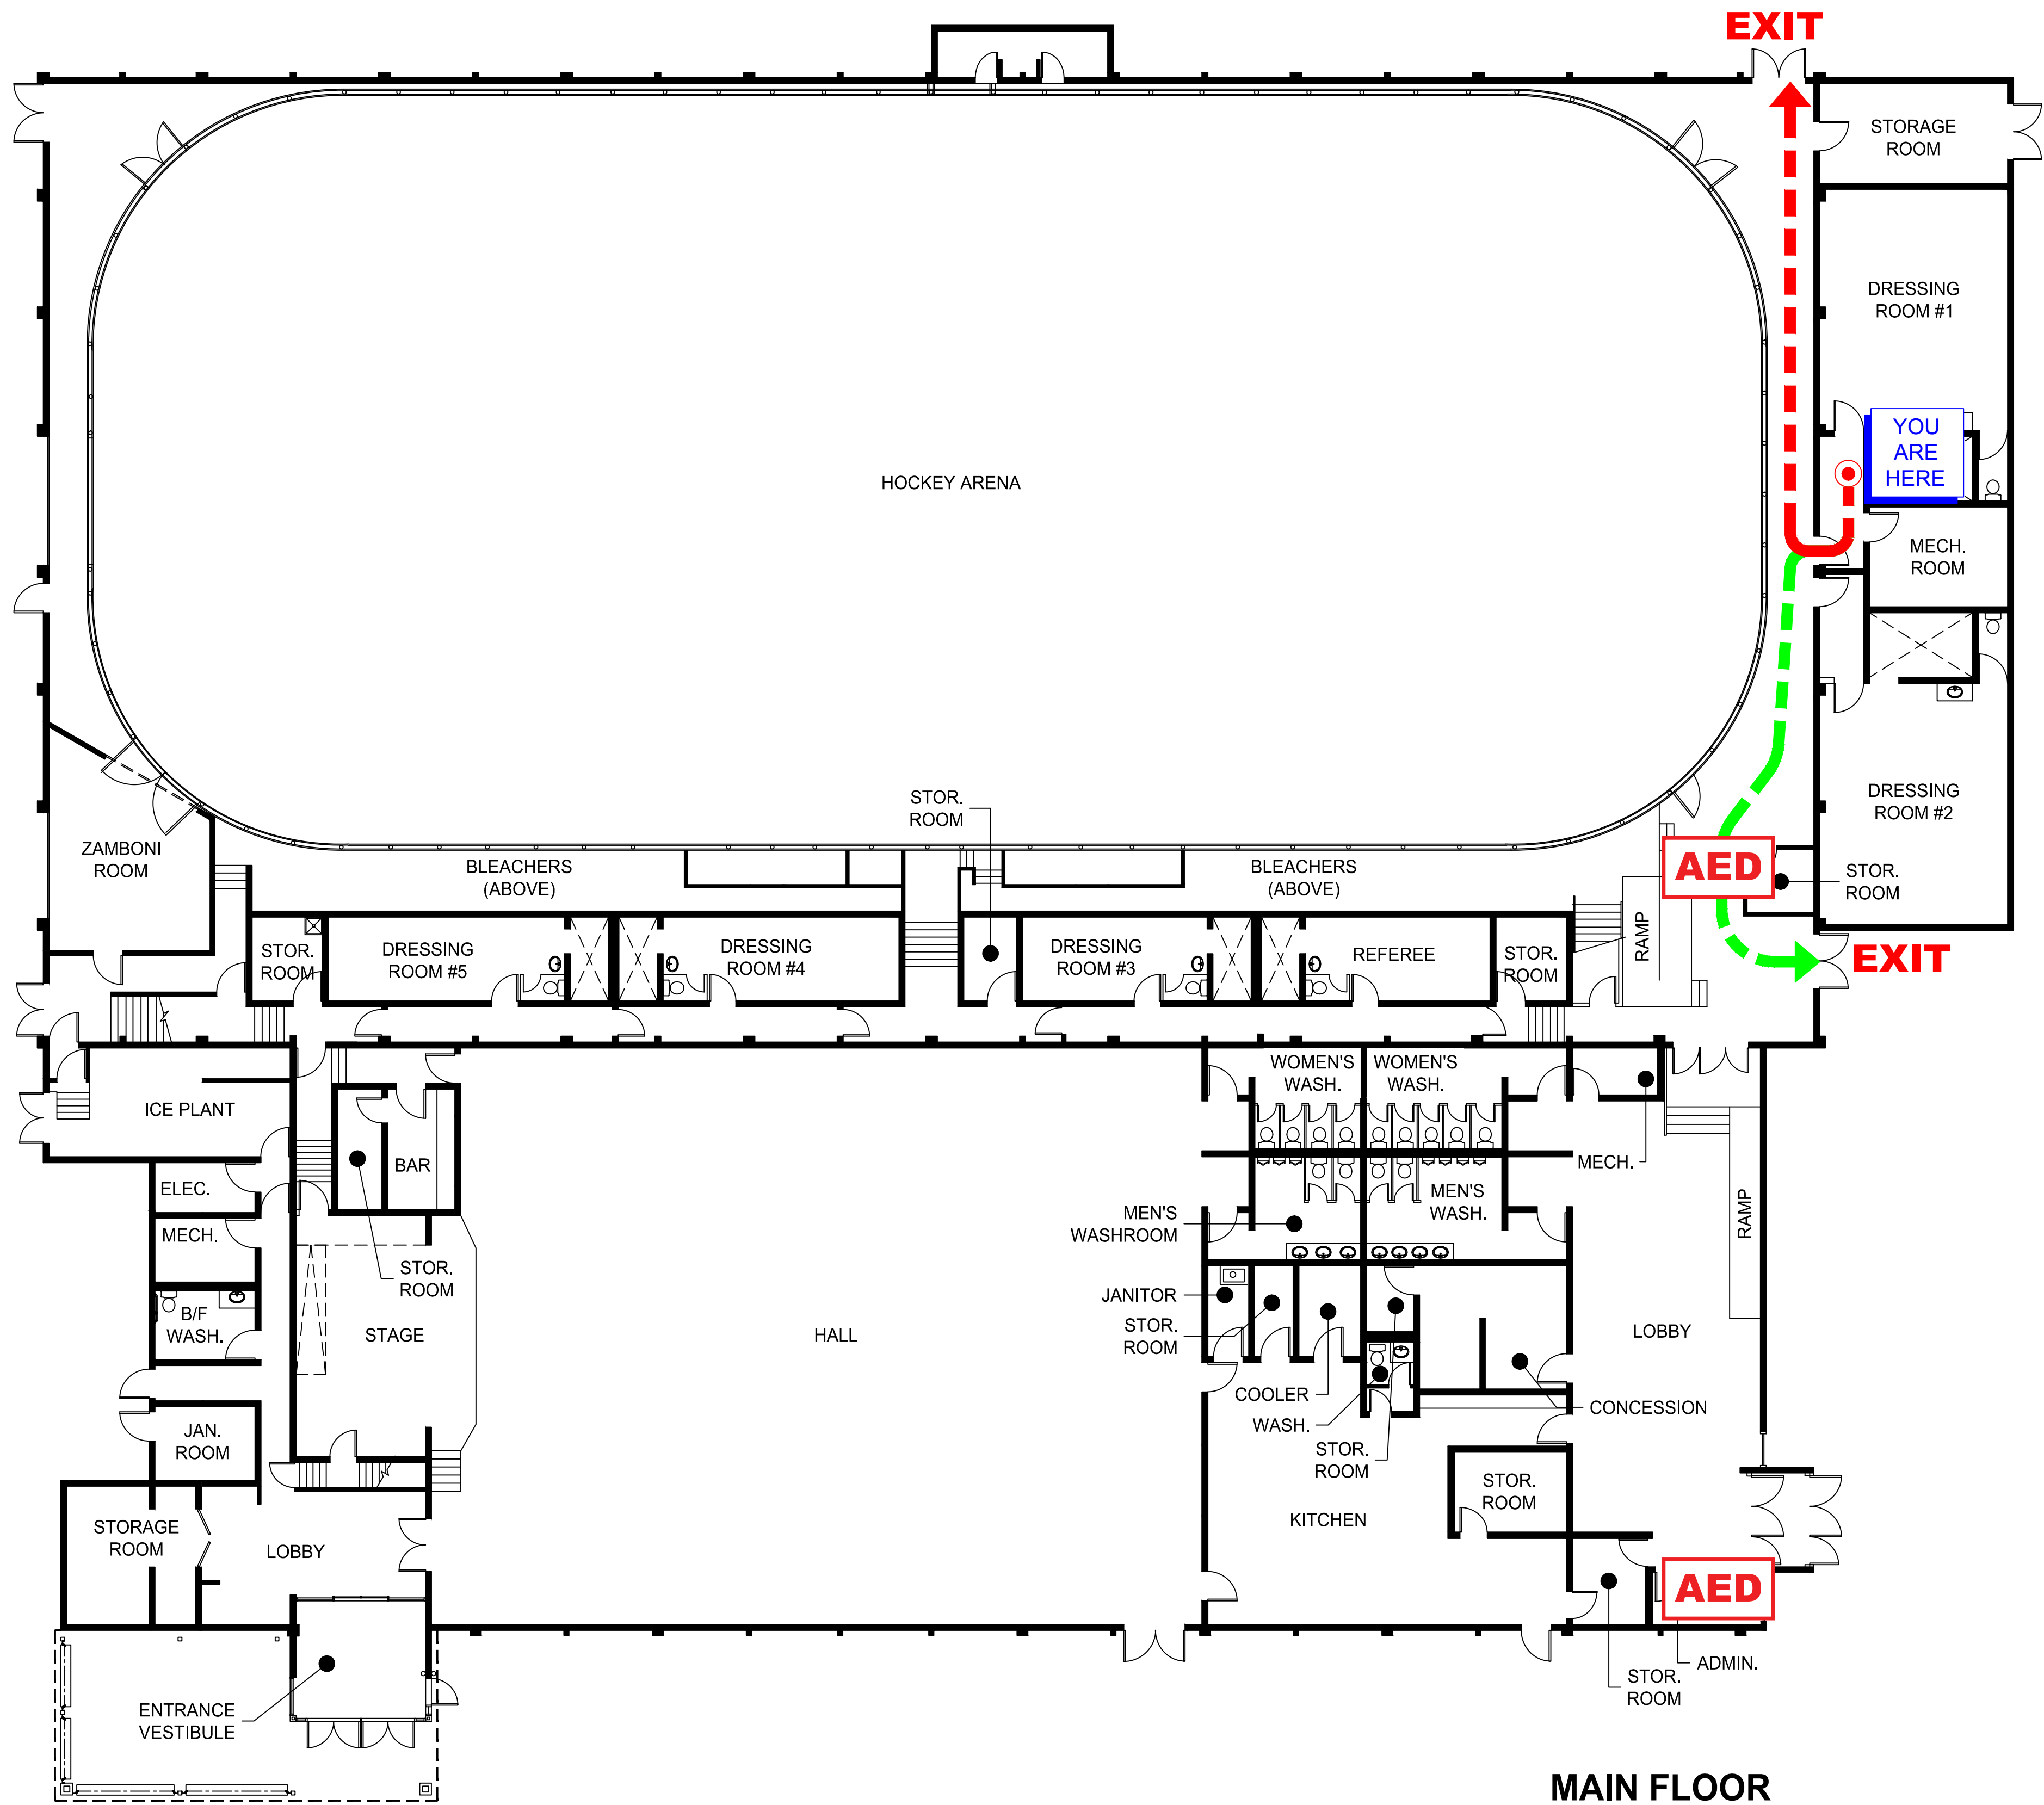

MAIN FLOOR

Moyer Recreation Centre

EMERGENCY EXIT ROUTE AND AED MAP

MAIN FLOOR

SYMBOLS LEGEND:

-  YOU ARE HERE
-  Primary Route
-  Secondary Route
-  Automated External Defibrillator

Moyer Recreation Centre

EMERGENCY EXIT ROUTE AND AED MAP

SYMBOLS LEGEND:

-  YOU ARE HERE
-  Primary Route
-  Secondary Route
-  Automated External Defibrillator