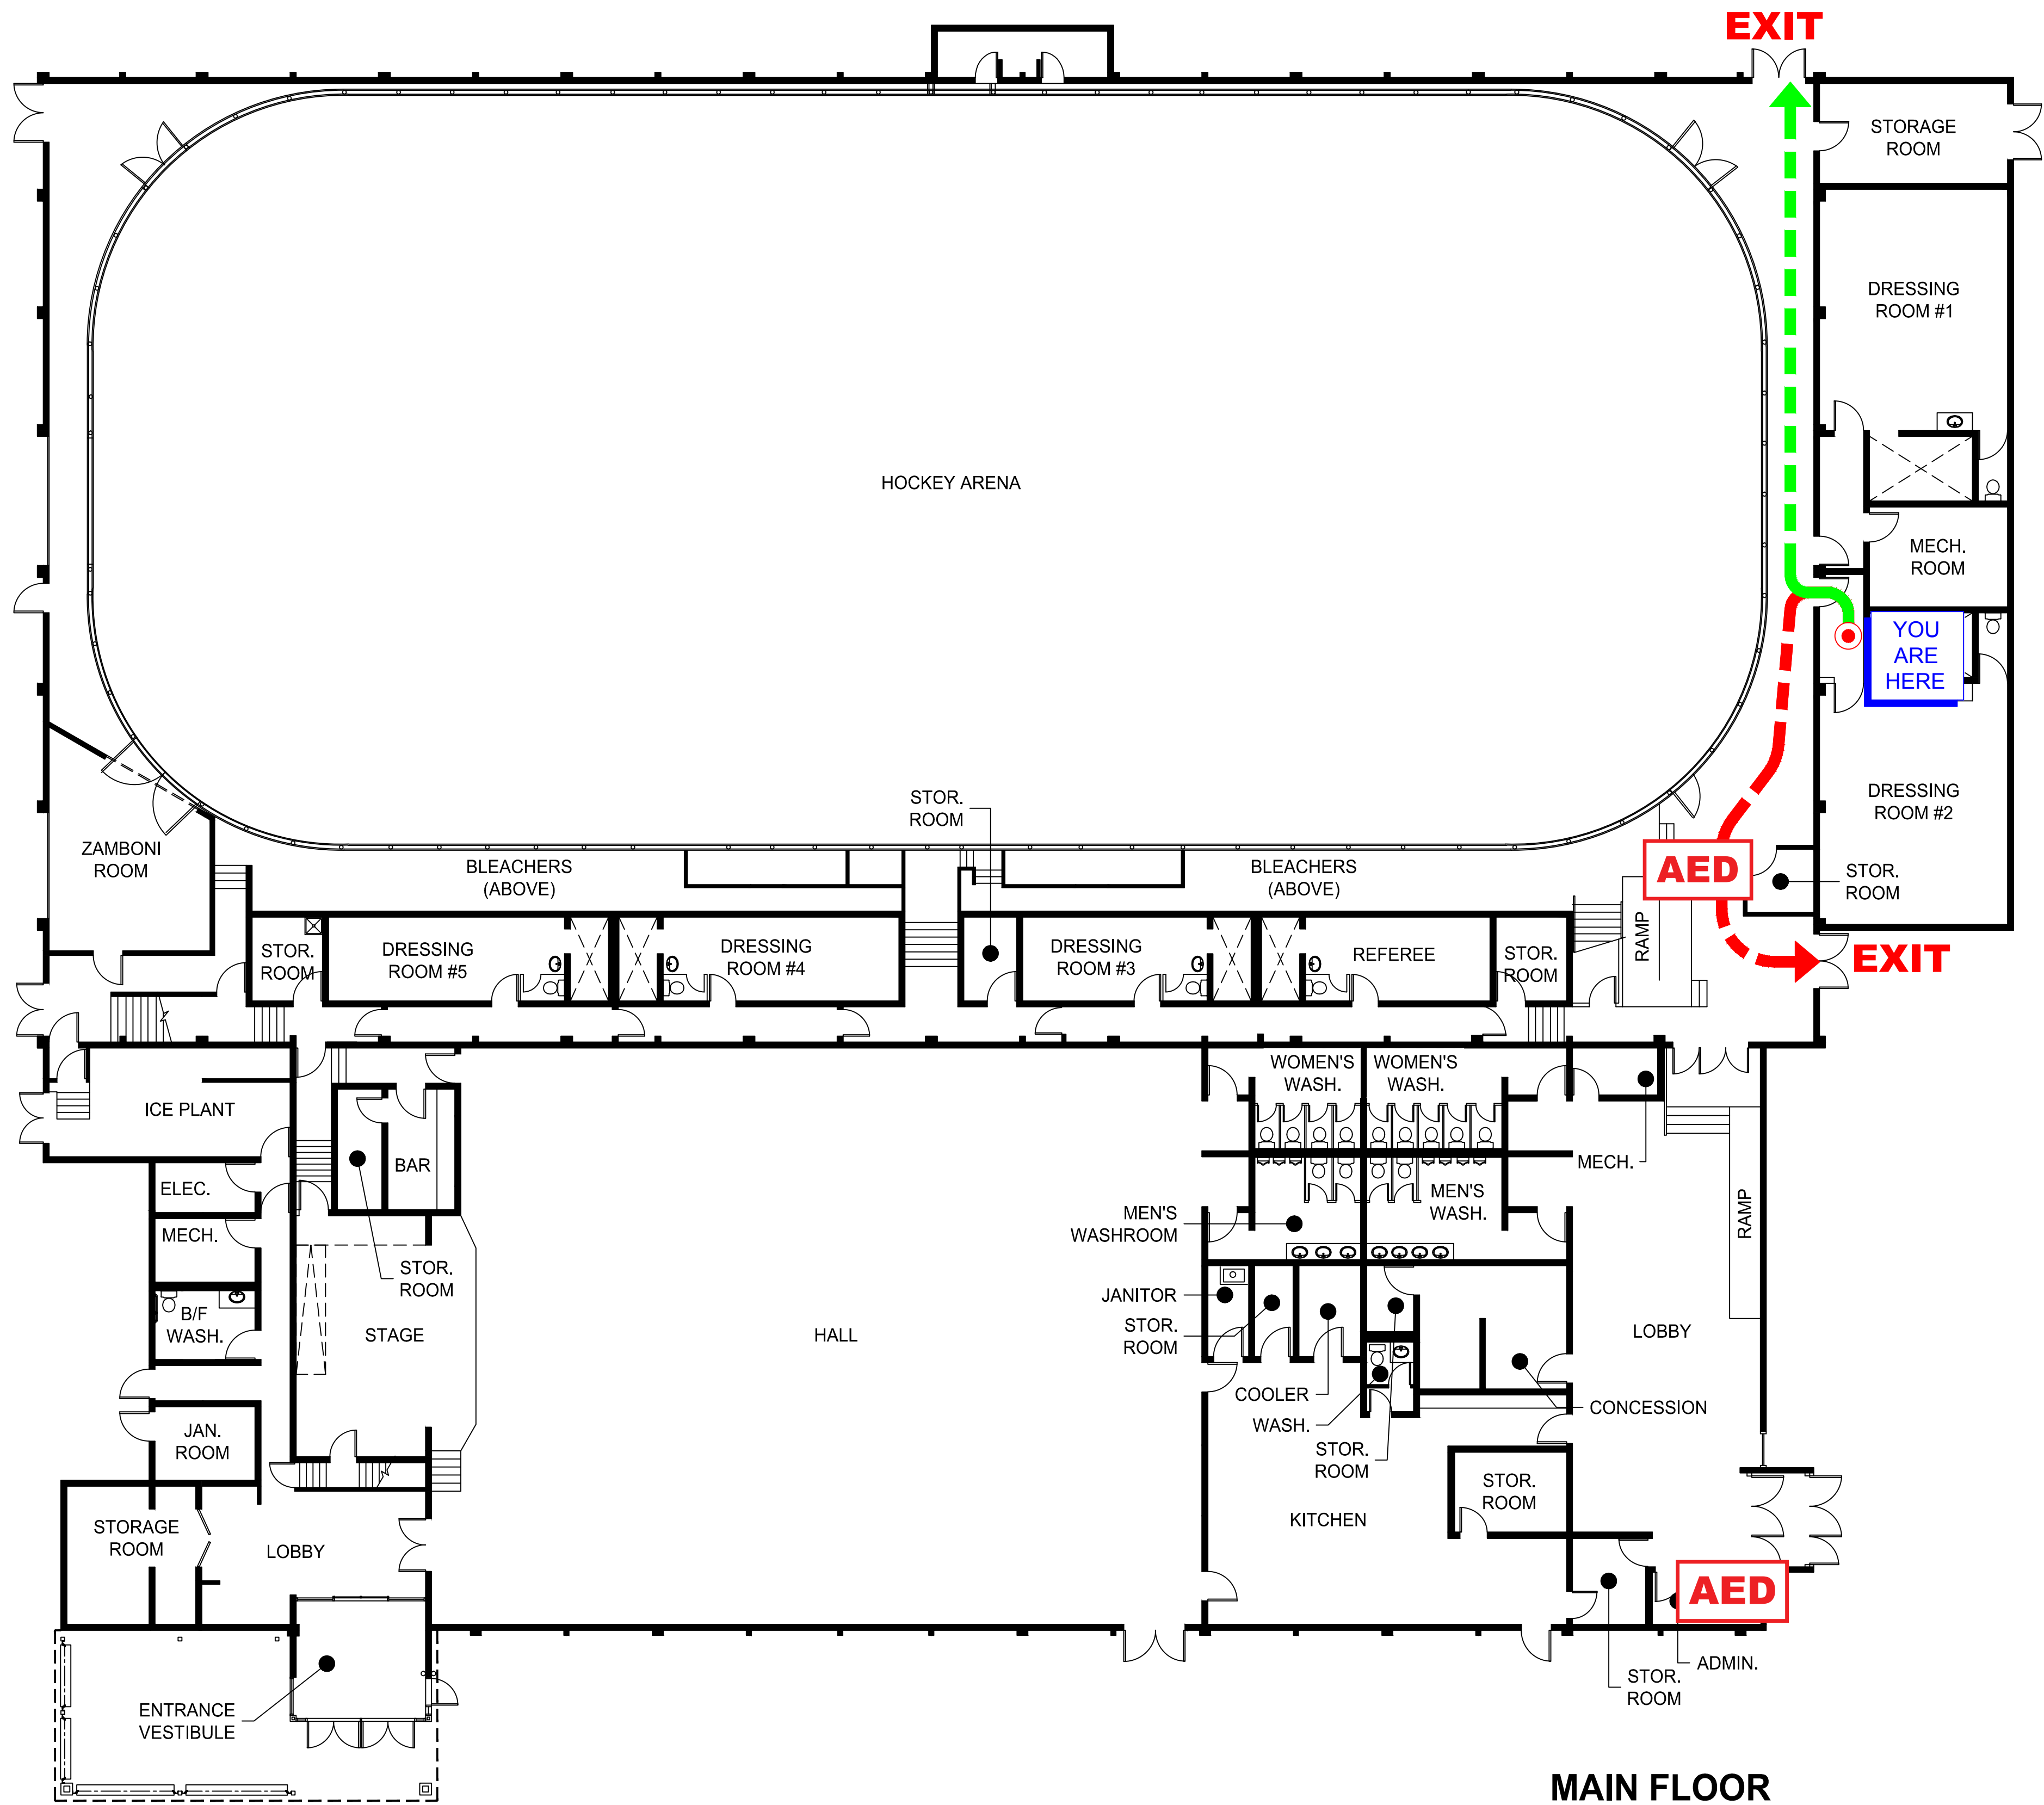

MAIN FLOOR

Moyer Recreation Centre

EMERGENCY EXIT ROUTE AND AED MAP

MAIN FLOOR

SYMBOLS LEGEND:

-  YOU ARE HERE
-  Primary Route
-  Secondary Route
-  Automated External Defibrillator

Moyer Recreation Centre

EMERGENCY EXIT ROUTE AND AED MAP

SYMBOLS LEGEND:

-  YOU ARE HERE
-  Primary Route
-  Secondary Route
-  Automated External Defibrillator